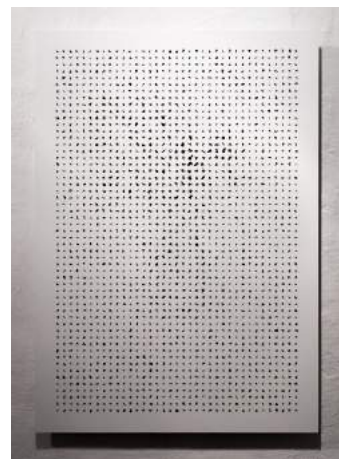

Áron KÚTVÖLGYI-SZABÓ

*Regist (in haze)*

2019

collage, mixed technique  
36 x 43 cm

Áron KÚTVÖLGYI-SZABÓ

*Variations (from uniformity)*

2017

giclée print on dibond  
82 x 58 cm

GLASSYARD  
gallery

Attila CSÖRGŐ  
*Wrong Cube I*  
2019  
archival pigment print  
40 x 30 cm (20 x 30 cm)

Attila CSÖRGŐ  
*Wrong Cube II*  
2019  
archival pigment print  
40 x 30 cm (20 x 30 cm)

Attila CSÖRGŐ  
*Wrong Cube III*  
2019  
archival pigment print  
40 x 30 cm (20 x 30 cm)