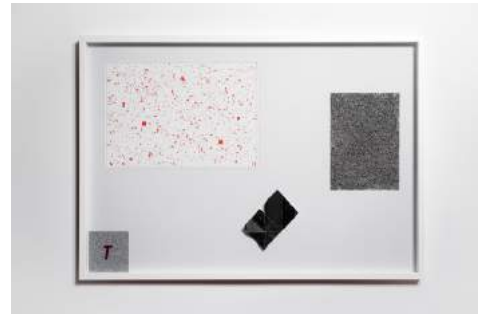

Áron KÚTVÖLGYI-SZABÓ

Randomness in constellation

2018

archive inkjet prints on paper and
transparent film, folding paper,
plexiglass, sponge, polyurethane filter
foam, sponge rubber mat, grain
70 x 100 cm