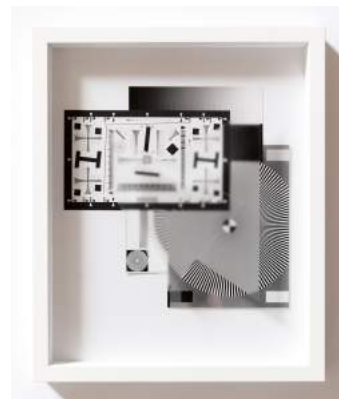

Áron KÚTVÖLGYI-SZABÓ

Regist (in haze)

2019

collage, mixed technique
36 x 43 cm